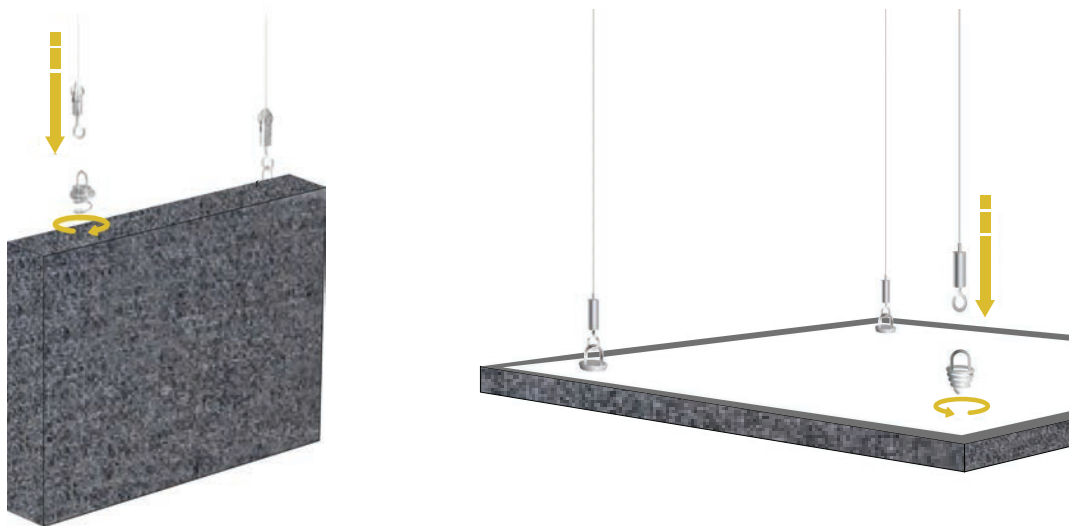

Installation

There is a simple yet effective process to follow when installing the PCL Phonic Range fabric wrapped ceiling rafts and baffles. The following steps across both options should be followed:

Suspension Kits with Cork Screw	• Suitable for both ceiling rafts and baffles of all sizes • For ceilings, an efficient installation methodology, easy to follow to allow expedient installation.