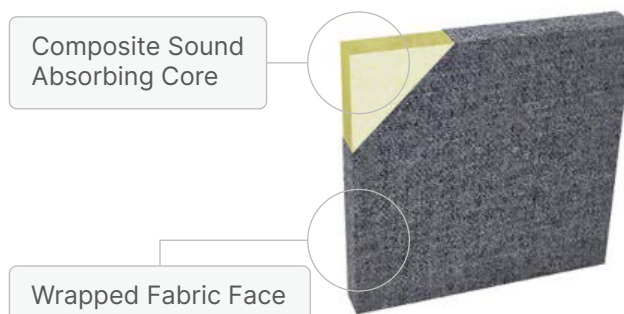

	Thickness	Weight
	25mm	3.25 kg/m ²
	40mm	4.00 kg/m ²
	50mm	5.00 kg/m ²

Max Single Panel Size
(Other sizes available on request)

3000mm × 1200mm
Subject to fabric limitations

Design

To ensure effective sound absorption is achieved, noise surveys and anticipated reverberation times pre-installation should be carried out. PCL can offer this as a standalone service to clients.

PCL Phonic Range ceiling rafts and baffles come in 25mm, 40mm and 50mm composite sound absorbing core and is wrapped fabric.

Installation

There is a simple yet effective process to follow when installing the PCL Phonic Range fabric wrapped ceiling rafts and baffles. The following steps across both options should be followed: