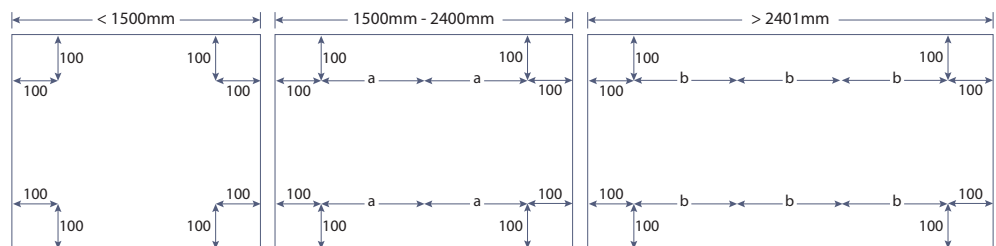

RECOMMENDED PANEL FIXING POINTS

We recommend using the following number of impaling clips for the appropriate panel sizes.